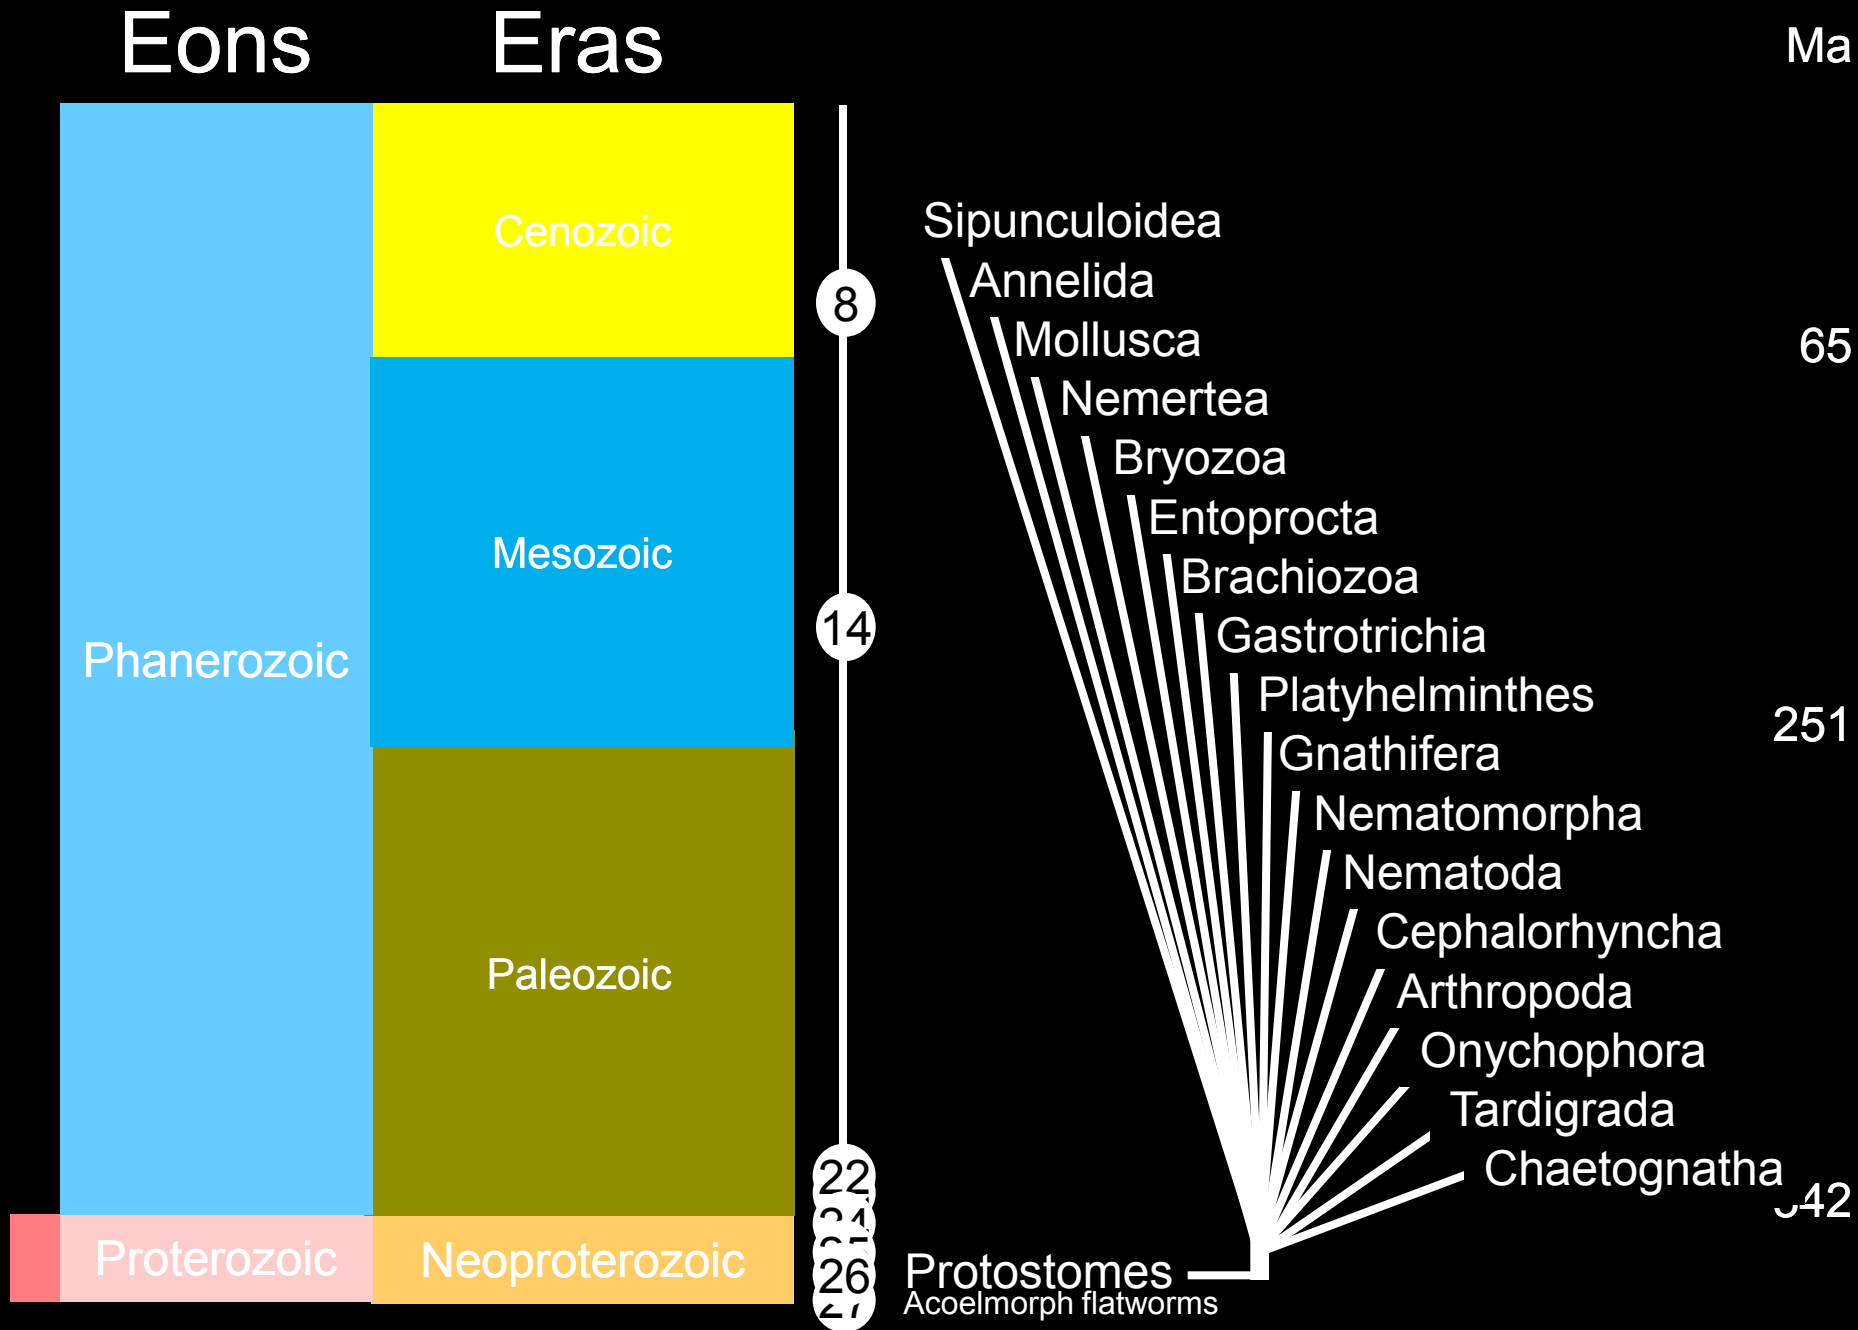

**Acoela**  
devbio.umesci.maine.edu

Mesozoic

Phanerozoic

Paleozoic

**Nemertodermatida**  
marine biological laboratory - woods hole

Proterozoic

Neoproterozoic

22  
21  
20  
19  
18  
17  
16  
15  
14  
13  
12  
11  
10  
9  
8  
7  
6  
5  
4  
3  
2  
1

**Acoelomorph flatworms**  
Cnidaria

542

# Eons

Phanerozoic

© Steven Haddock  
haddock@lifesci.ucsb.edu

Proterozoic

Neoproterozoic

22  
24  
26  
27

Protostomes  
Acoelmorph flatworms

Chaetognatha

2

Eons

E

C

Me

Pal

Phanerozoic

Proterozoic