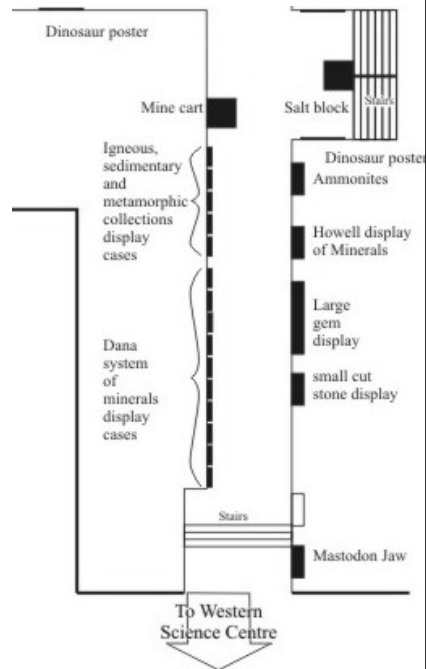

## Assignment

- The rocks for the assignment can be found in a cabinet in the main floor, east hall of B&G. The cabinet is just to the south of room 123.

The rocks are labeled with letters and numbers in order to make it possible to easily select and record your choices.

Department of Earth Sciences Self-Guided Tour  
Schematic Map of Earth Sciences, Main Floor

10/4/2006

# Location Map

- The assignment cabinet (containing minerals, rocks and fossils) is located next to B&G123.
- The assignment drop box (just north of the white rectangle) is located just south of B&G118.

# Fair Warning!

- The short practical assignments are due on the Tuesday following the day of which they are assigned before 4:00 pm (the week's assignment on rocks is an exception- the rocks assignment will be due next Thursday (Oct. 12) at 4:00 pm (to accommodate for the long weekend))
- Those submitted after that time are subject to a 10% penalty!
- Twenty-four after that the penalty becomes 20% and increase by 10% for each successive day (excluding weekends).
- The assignment drop box is located just south of 118 in B&G.
- The drop slots are the bottom two and are clearly marked for ES083.
- Misplaced assignments will also be subject to a 10% penalty!