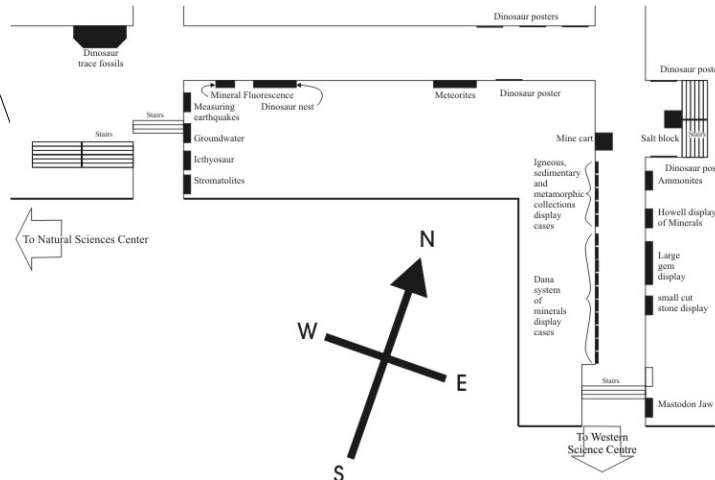

## Assignment

- The rocks for the assignment can be found in a cabinet in the main floor, east hall of B&G. The cabinet is just to the south of room 123.

The rocks are labeled with letters and numbers in order to make it possible to easily select and record your choices.

Department of Earth Sciences Self-Guided Tour  
Schematic Map of Earth Sciences, Main Floor

10/4/2006

# Location Map

- The assignment cabinet (containing minerals, rocks and fossils) is located next to B&G123.
- The assignment drop box (just north of the white rectangle) is located just south of B&G118.

# Fair Warning!

- The short practical assignments are due on the Tuesday following the day of which they are assigned before 4:00 pm (the week's assignment on rocks is an exception- the rocks assignment will be due next Thursday (Oct. 12) at 4:00 pm (to accommodate for the long weekend))
- Those submitted after that time are subject to a 10% penalty!
- Twenty-four after that the penalty becomes 20% and increase by 10% for each successive day (excluding weekends).
- The assignment drop box is located just south of 118 in B&G.
- The drop slots are the bottom two and are clearly marked for ES083.
- Misplaced assignments will also be subject to a 10% penalty!