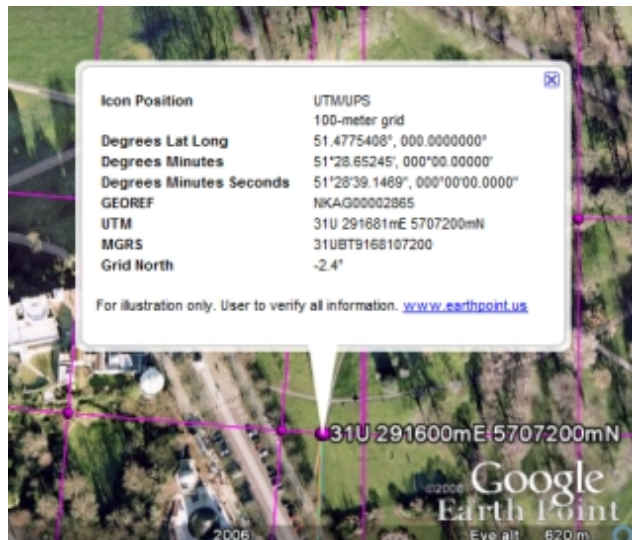

You are not signed in to your account. For unrestricted access, please [sign in](#) or [purchase](#) a subscription. You must have Google Earth installed to use this data.

 Enhanced feature. [What is this?](#)

### Disclaimer

When zoomed in fully, these grids are displayed at resolutions of 1 meter or less. Yet the Google Earth imagery is sometimes shifted by 10 meters or more. Always cross-check your findings. For information only. User to verify all information.

UTM Grid. Royal Observatory, London, England. Click for larger image.

Texas Land Survey on  
Google Earth.

[more...](#)