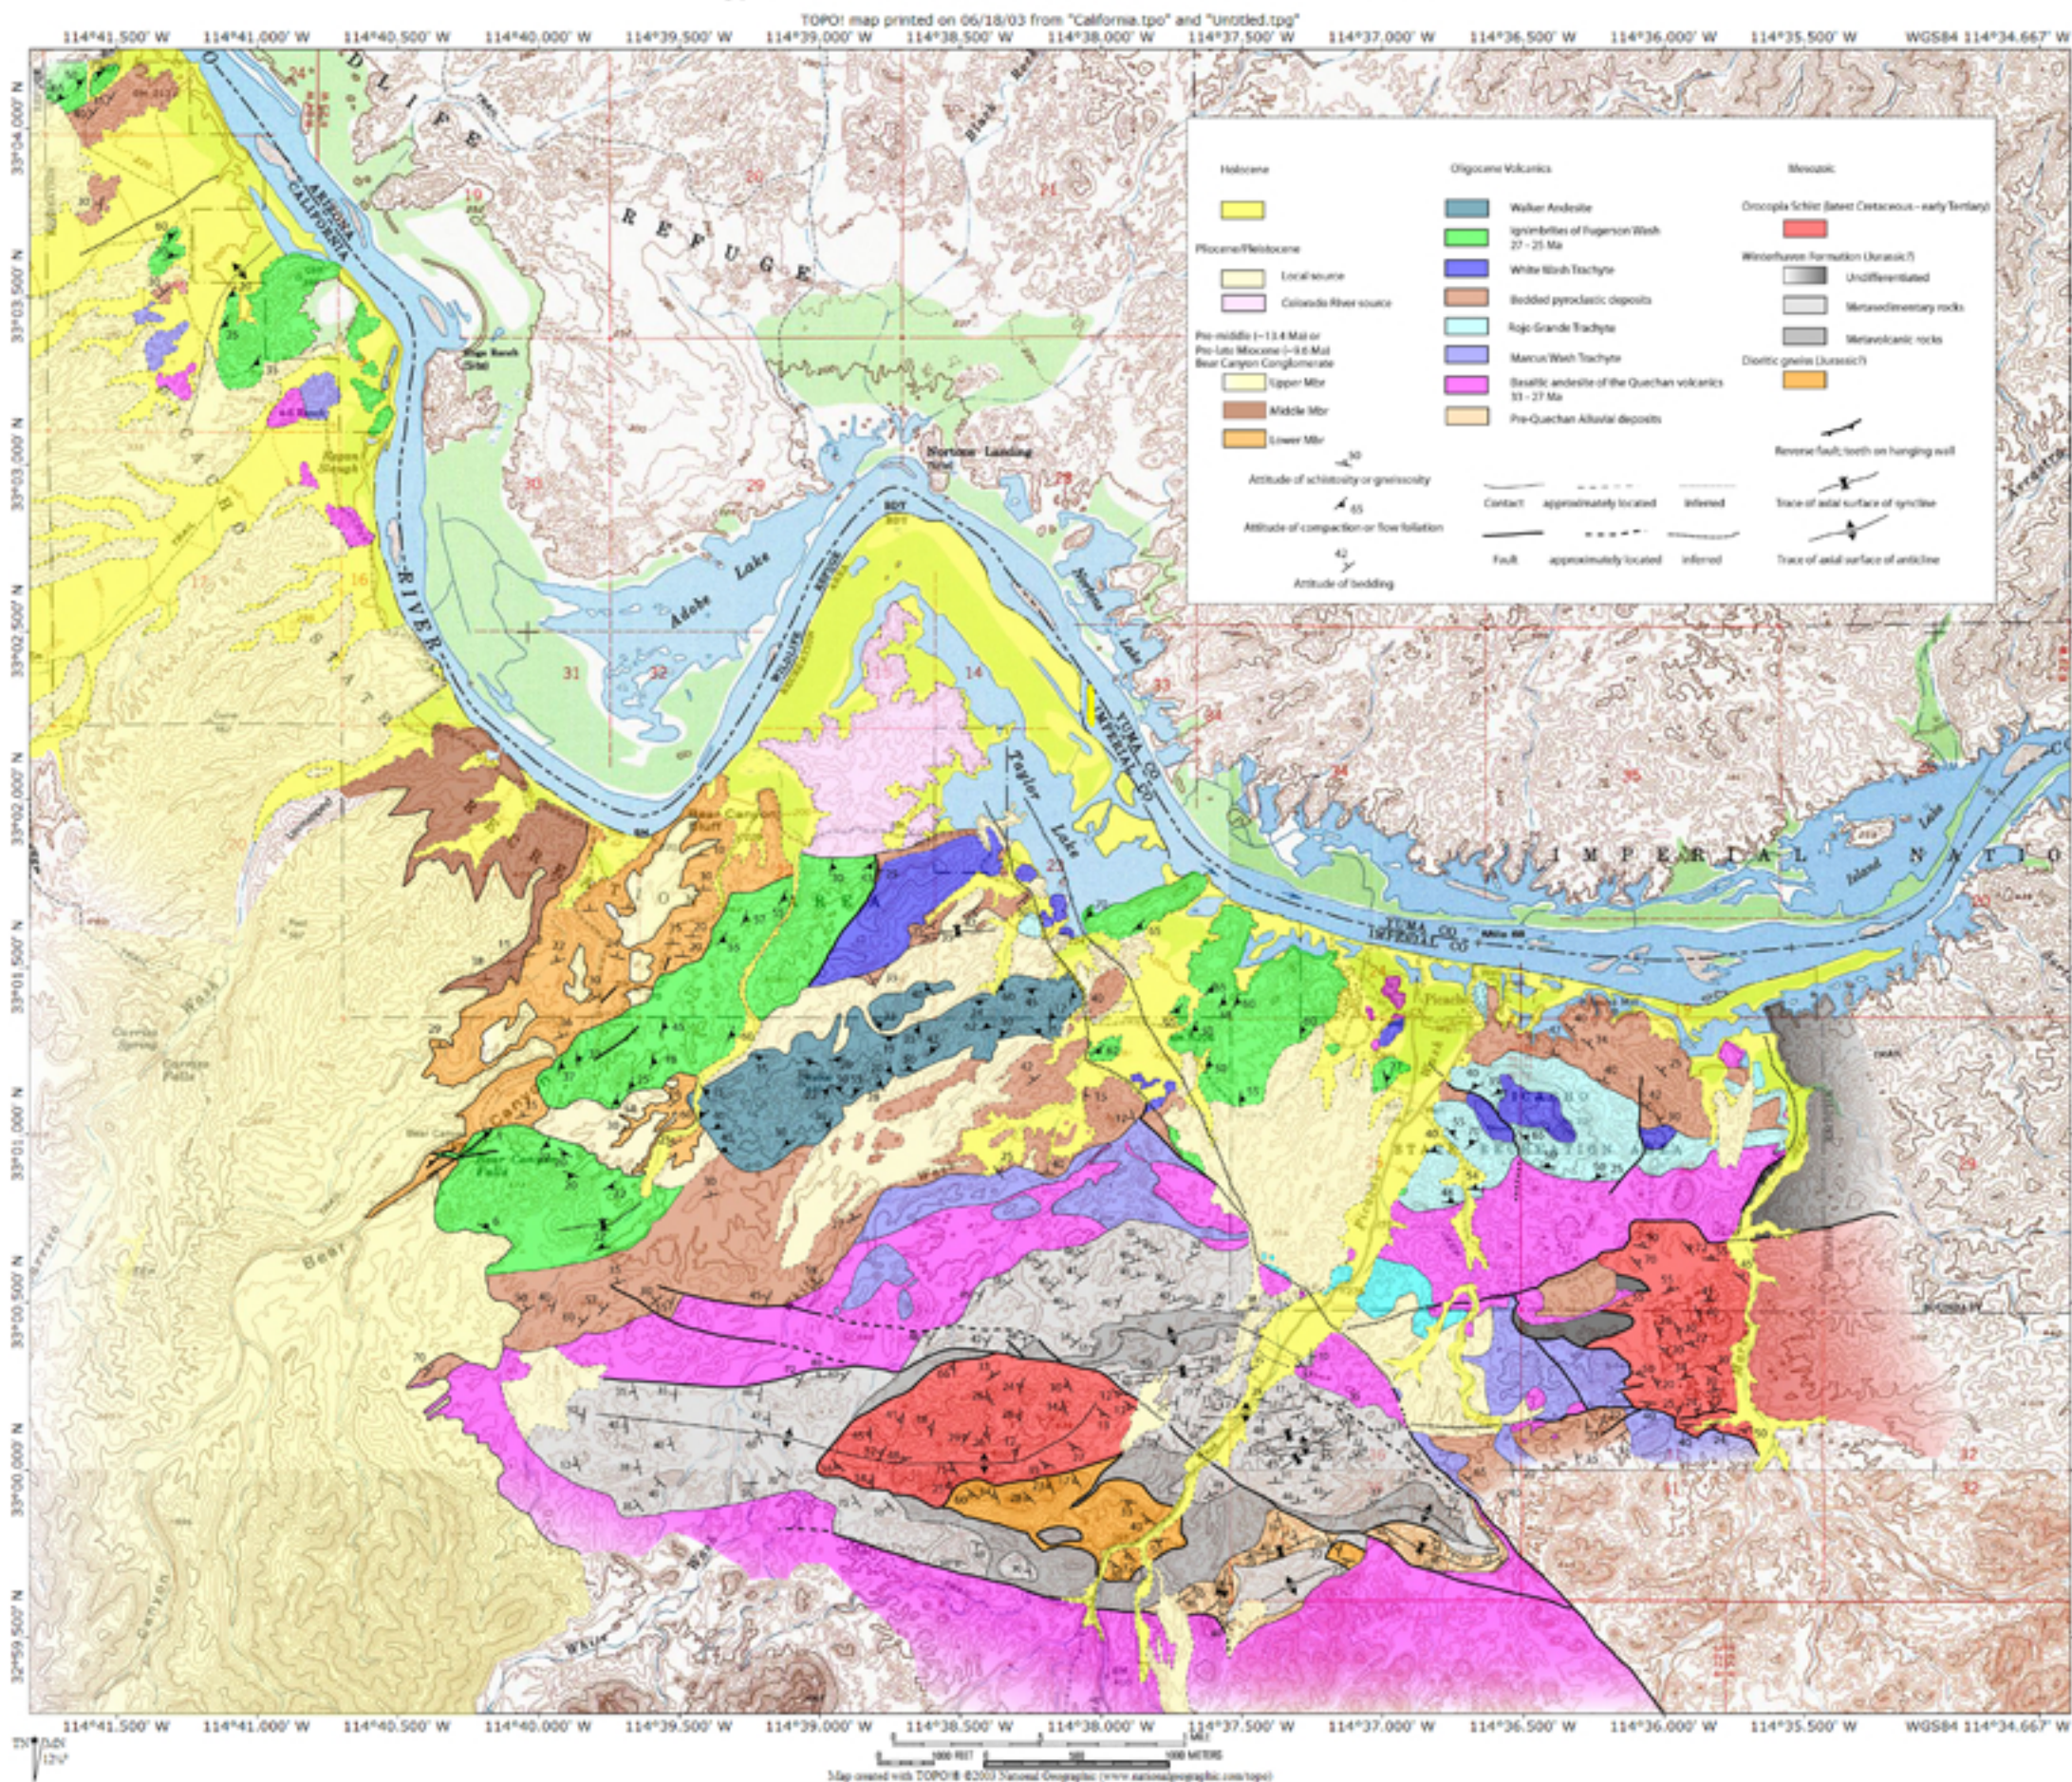

Geology of Picacho State Recreation Area, SE California

San Diego State Geological Survey 2003 - 2005

Gary H. Girty
Jennifer Nelson
Christina Garcia
Andrea Rosland-Smith
Ryan Gray
Kings Lowery
Katy Campbell
Jeff Marsh
Douglas Stephenson
Misty Smith
Douglas Baumgart