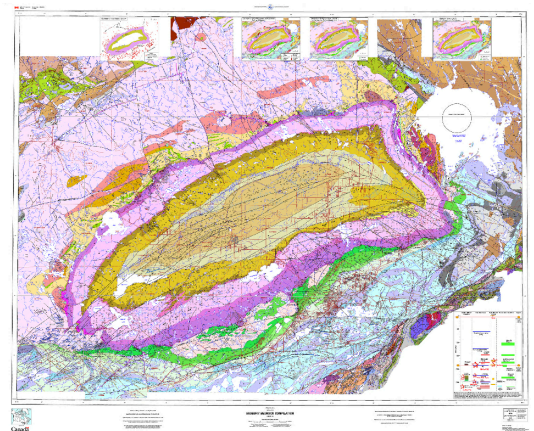

Logistics

What to Bring:

- Notebook
- Winter Clothing
- Good Boots
- Hand Lens
- Field Gear

Accommodation Information:

Cardinal Motor Inn
350 Moonlight Ave.
Sudbury, ON
P3B 3W3
705-566-0321

The trip on Google Earth to follow